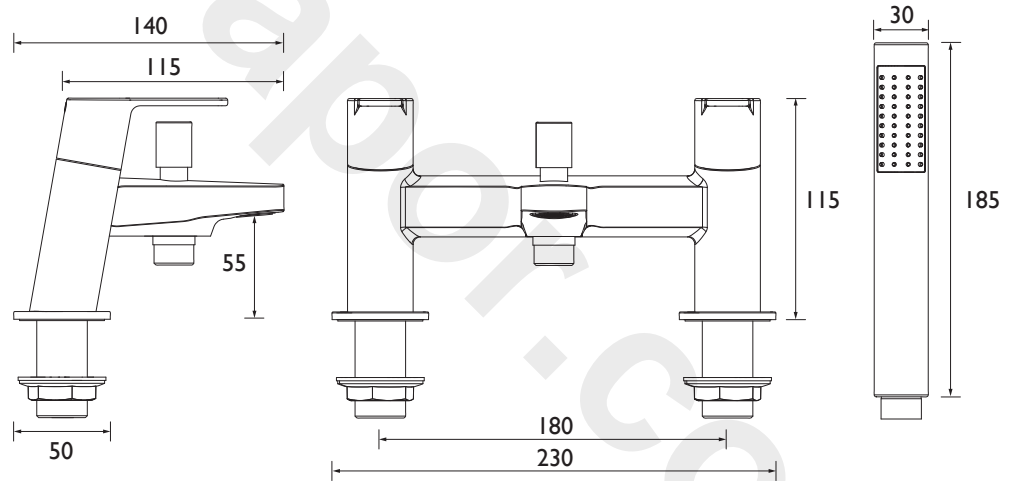

### Specification

<b>Product Type:</b>	Bathroom Taps
<b>Main Construction Material:</b>	Brass
<b>Mount Type:</b>	Deck
<b>Handle Type:</b>	Square
<b>Connection Inlet:</b>	3/4" BSP
<b>Connection Outlet:</b>	G 1/2"
<b>Number of Tap Holes:</b>	2
<b>Valve/Cartridge Type:</b>	3/4" Ceramic Disc Valve - 1/4 turn
<b>Plumbing System Requirements:</b>	Suitable for all plumbing systems, ideally balanced
<b>Minimum Dynamic Pressure (bar):</b>	0.3 bar
<b>Maximum Dynamic Pressure (bar):</b>	5 bar
<b>Maximum Hot Water Temperature °C:</b>	65°C
<b>Maximum Static Pressure (bar):</b>	10 bar
<b>Flow Type:</b>	Single
<b>Isolation Included:</b>	No

### Dimensions (measurements in mm)